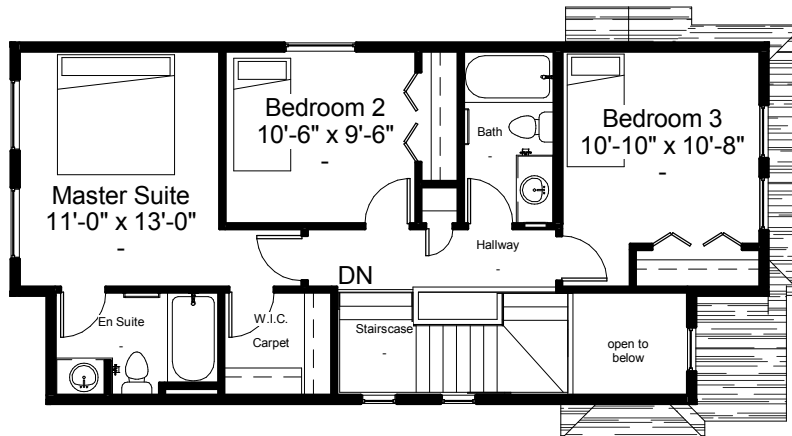

Maui

Total 1511 sq.ft.
20'-0" Pocket
8'-1" Main

Main Floor Plan 826 SQFT
8'-1" Main Floor Ceiling

Second Floor Plan 684 SQFT
8'-1" Second Floor Ceiling

This brochure is for marketing and information only.