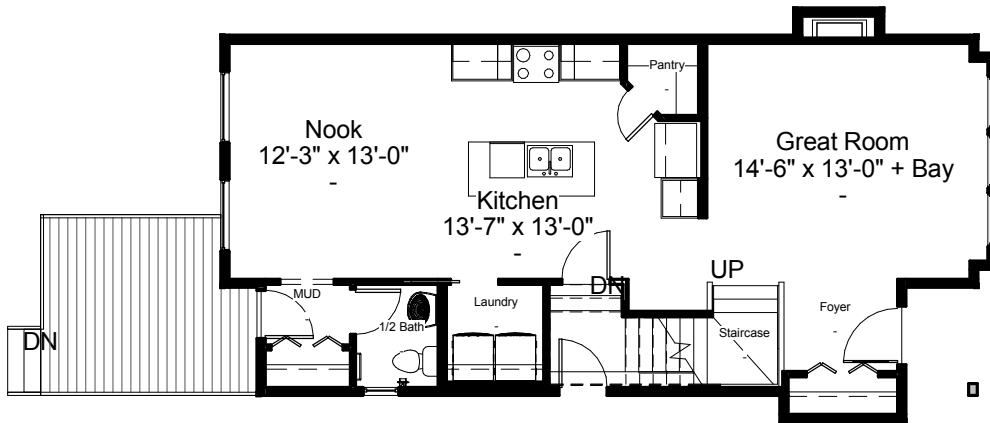

Maui

Total 1511 sq.ft.
20'-0" Pocket
8'-1" Main

Main Floor Plan 826 SQFT
8'-1" Main Floor Ceiling

Second Floor Plan 684 SQFT
8'-1" Second Floor Ceiling

This brochure is for marketing and information only.