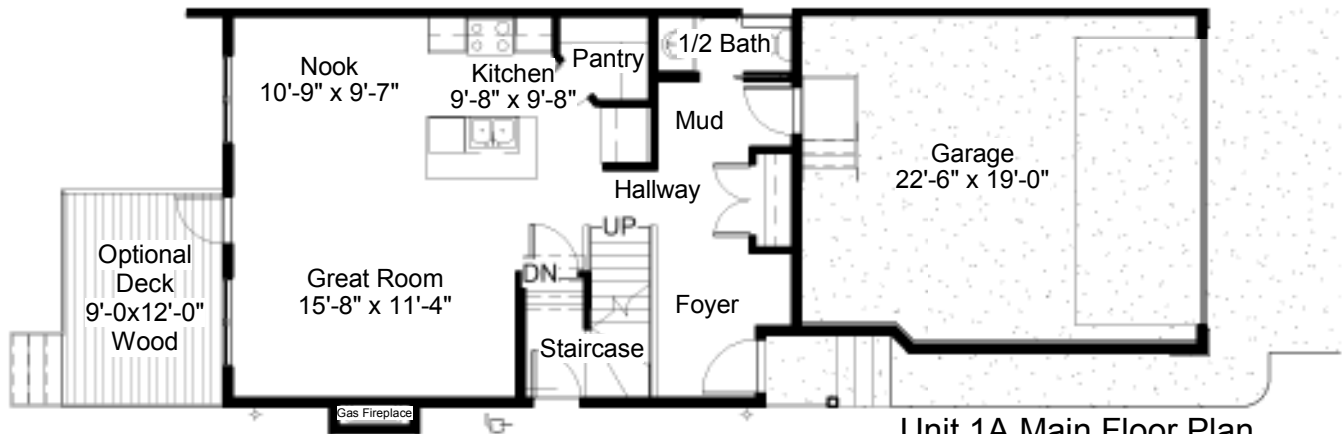

Sedona - Unit 1A

This brochure is for marketing and information only.