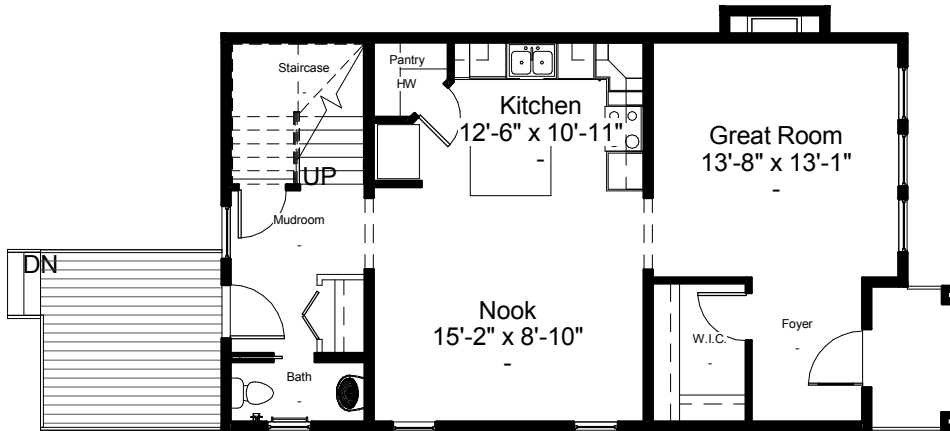

**Soho**

Total 1689 sq.ft.  
22'-0" Pocket  
8'-1" Main

Main Floor Plan 820 SQFT  
8'-1" Main Floor Ceiling

Second Floor Plan 869 SQFT  
8'-1" Second Floor Ceiling

This brochure is for marketing and information only.