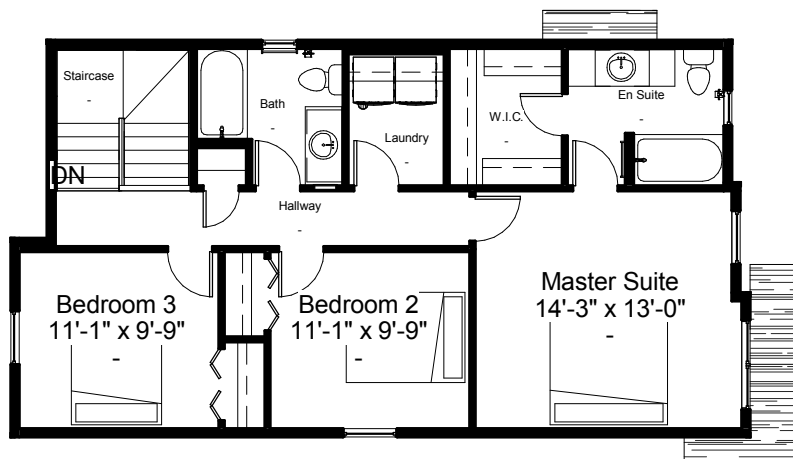

**Soho**

Total 1689 sq.ft.  
22'-0" Pocket  
8'-1" Main

Main Floor Plan 820 SQFT  
8'-1" Main Floor Ceiling

Second Floor Plan 869 SQFT  
8'-1" Second Floor Ceiling

This brochure is for marketing and information only.