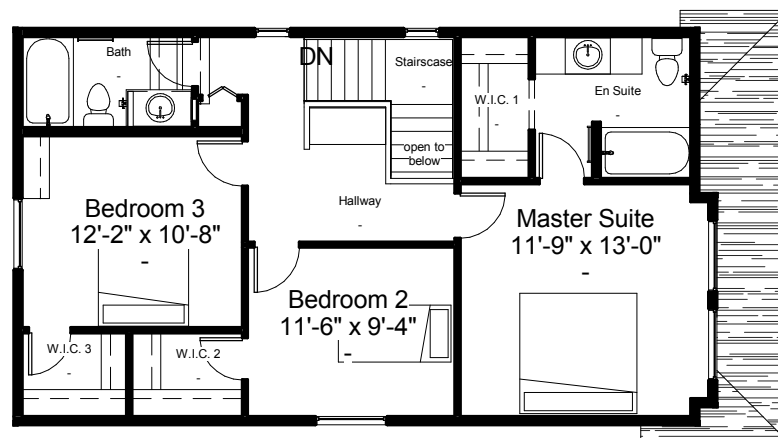

Togo

Total 1668 sq.ft.
22'-0" Pocket
8'-1" Main

Main Floor Plan 820 SQFT
8'-1" Main Floor Ceiling

Second Floor Plan 848 SQFT
8'-1" Second Floor Ceiling

This brochure is for marketing and information only.