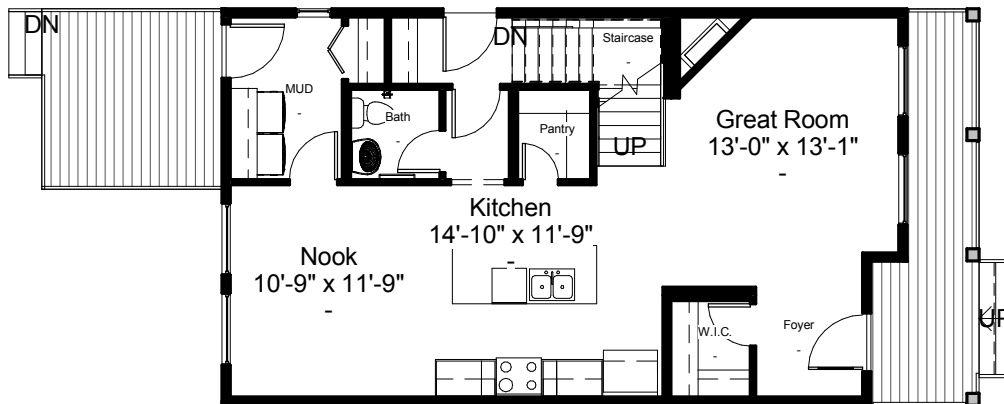

Togo

Total 1668 sq.ft.
22'-0" Pocket
8'-1" Main

Main Floor Plan 820 SQFT
8'-1" Main Floor Ceiling

Second Floor Plan 848 SQFT
8'-1" Second Floor Ceiling

This brochure is for marketing and information only.