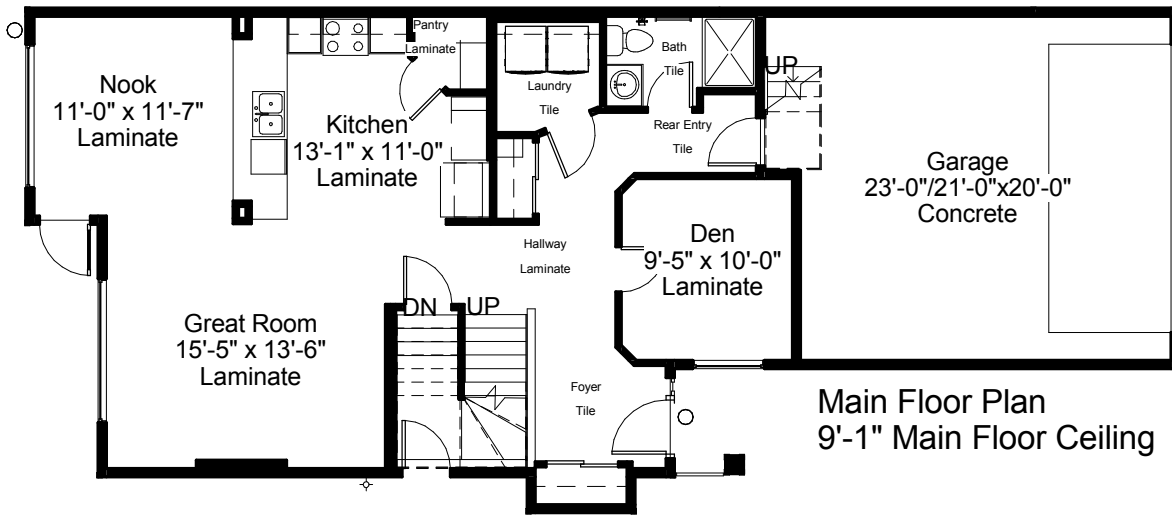

Madrid

Total 2094 sq.ft.
28'-0" Pocket
Jan 14, 2017
9'-1" Main

This brochure is for marketing and information only.