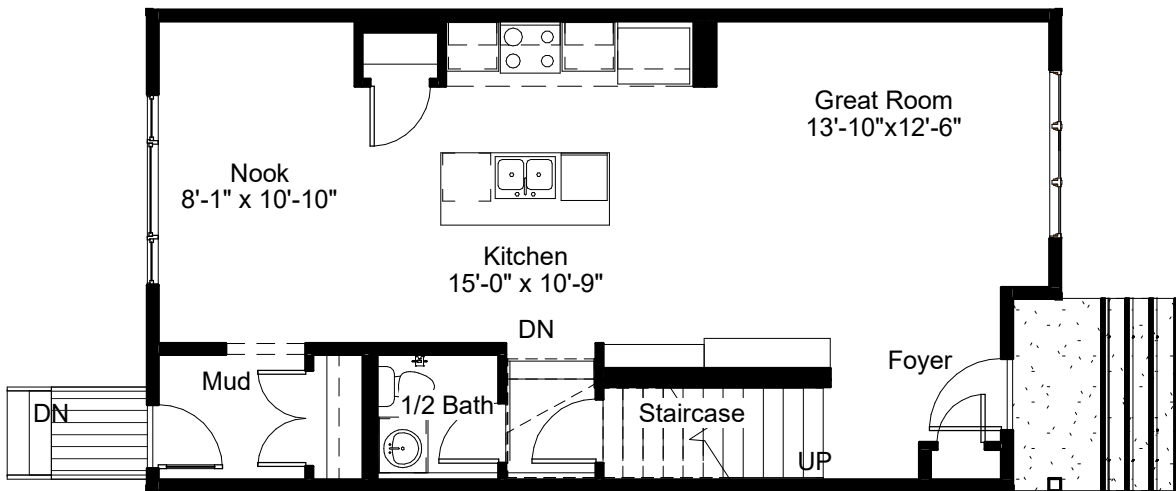

## Langley D

Total 1488 sq.ft.  
20'-0" Pocket  
April 26, 2023  
9'-1" Main

Main Floor Plan 744 SQFT  
9'-1" Main Floor Ceiling

Second Floor Plan 744 SQFT  
8'-1" Second Floor Ceiling

This brochure is for marketing and information only.