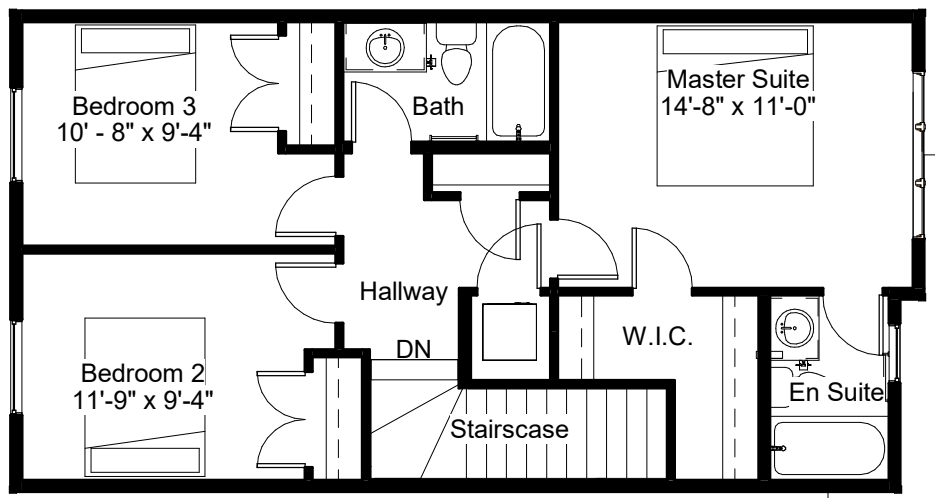

## Langley D

Total 1488 sq.ft.  
20'-0" Pocket  
April 26, 2023  
9'-1" Main

Main Floor Plan 744 SQFT  
9'-1" Main Floor Ceiling

Second Floor Plan 744 SQFT  
8'-1" Second Floor Ceiling

This brochure is for marketing and information only.