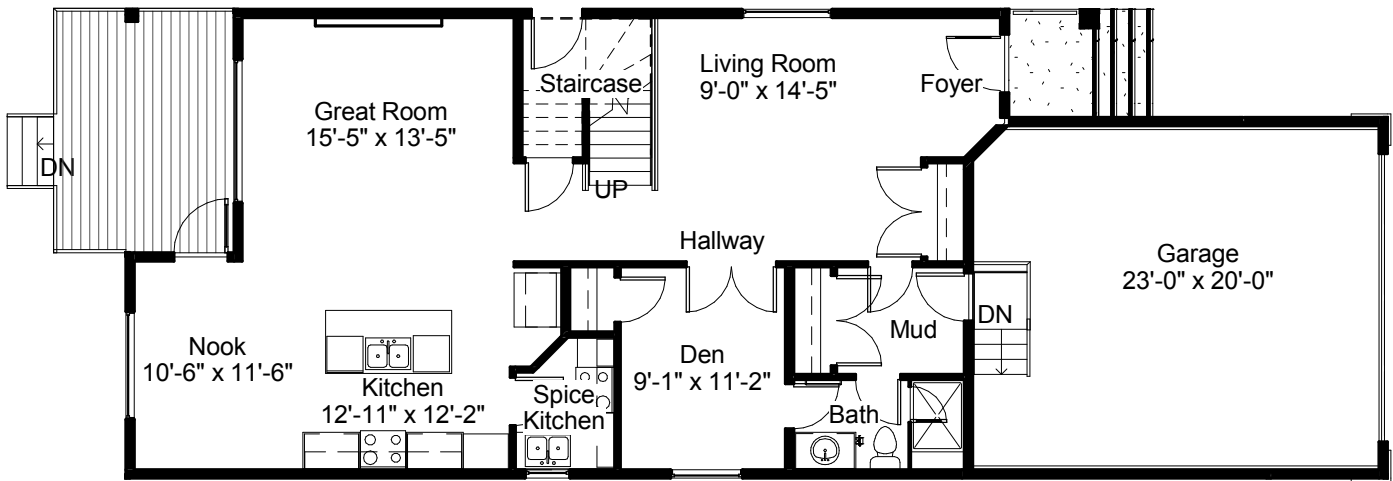

Lisbon

Total 2400 sq.ft.
26'-0" Pocket
August 30, 2019
9'-1" Main

Main Floor Plan - 1155 SQFT
8'-1" Main Floor Ceiling

Second Floor Plan - 1245 SQFT
8'-1" Second Floor Ceiling

This brochure is for marketing and information only.