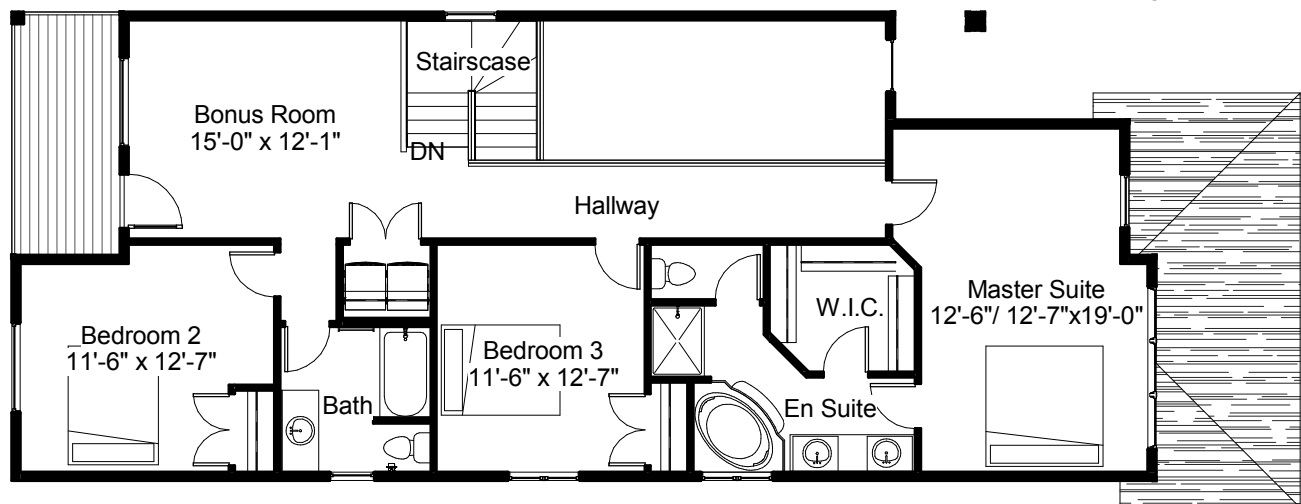

Lisbon

Total 2400 sq.ft.
26'-0" Pocket
August 30, 2019
9'-1" Main

Main Floor Plan - 1155 SQFT
8'-1" Main Floor Ceiling

Second Floor Plan - 1245 SQFT
8'-1" Second Floor Ceiling

This brochure is for marketing and information only.