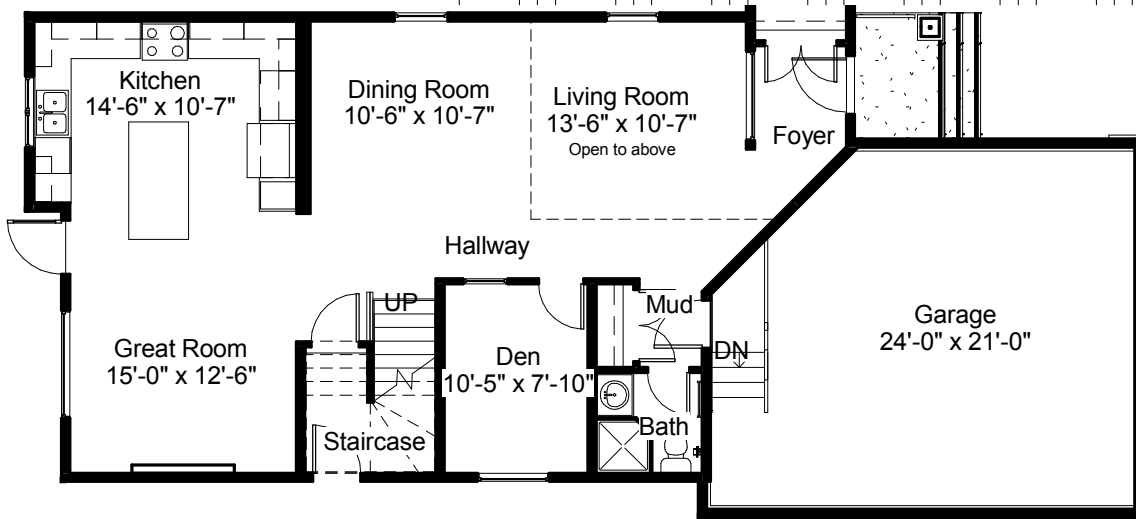

Victoria

Total 2153 sq.ft.
28'-0" Pocket
August 30, 2019
9'-1" Main

Main Floor Plan - 1057 SQFT
9'-1" Main Floor Ceiling

Second Floor Plan - 1096 SQFT
8'-1" Second Floor Ceiling

This brochure is for marketing and information only.