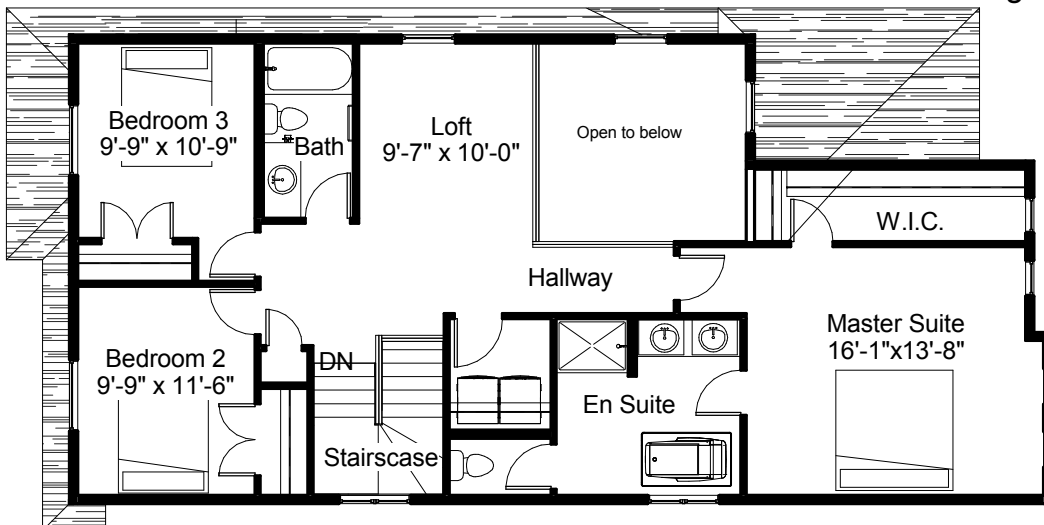

Victoria

Total 2153 sq.ft.
28'-0" Pocket
August 30, 2019
9'-1" Main

Main Floor Plan - 1057 SQFT
9'-1" Main Floor Ceiling

Second Floor Plan - 1096 SQFT
8'-1" Second Floor Ceiling

This brochure is for marketing and information only.