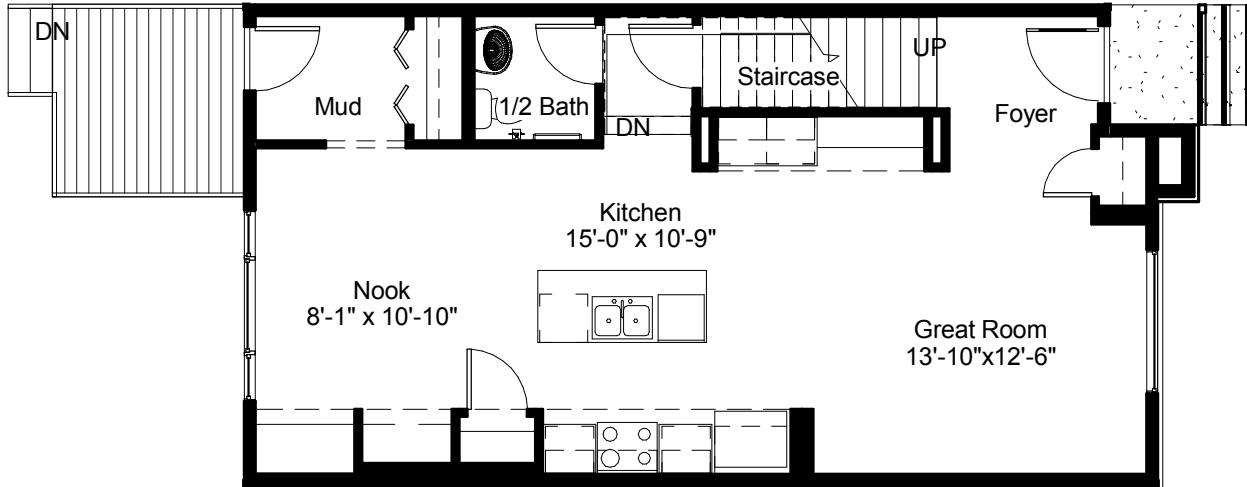

**Langley A**

Total 1481 sq.ft.  
20'-0" Pocket  
August 30, 2019  
9'-1" Main

Main Floor Plan 750 SQFT  
9'-1" Main Floor Ceiling

Second Floor Plan 731 SQFT  
8'-1" Second Floor Ceiling

This brochure is for marketing and information only.