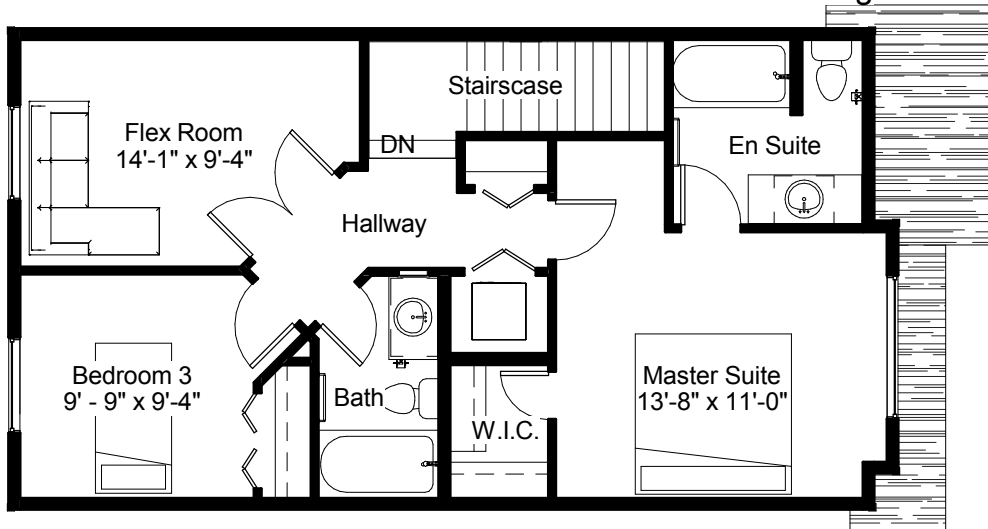

**Langley A**

Total 1481 sq.ft.  
20'-0" Pocket  
August 30, 2019  
9'-1" Main

Main Floor Plan 750 SQFT  
9'-1" Main Floor Ceiling

Second Floor Plan 731 SQFT  
8'-1" Second Floor Ceiling

This brochure is for marketing and information only.