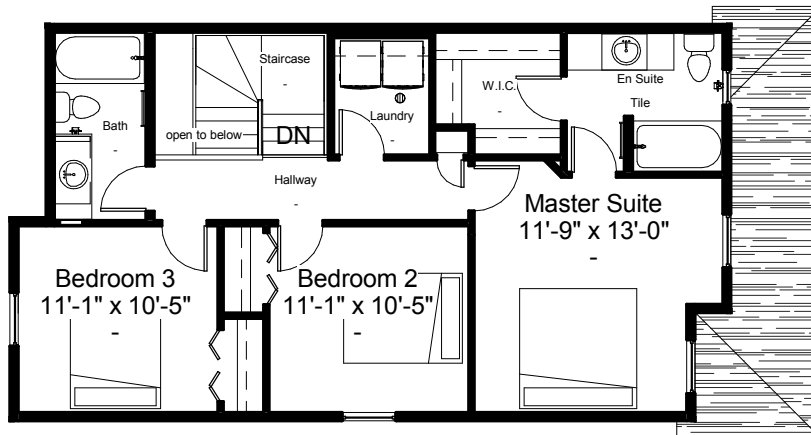

**Fiji**

Total 1663 sq.ft.  
22'-0" Pocket  
8'-1" Main

Main Floor Plan - 816 SQFT  
8'-1" Main Floor Ceiling

Second Floor Plan - 847 SQFT  
8'-1" Second Floor Ceiling

This brochure is for marketing and information only.