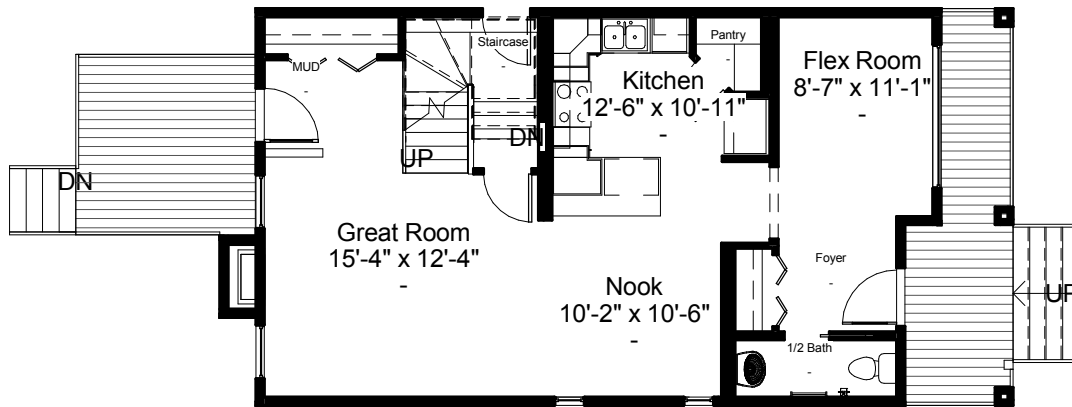

**Fiji**

Total 1663 sq.ft.  
22'-0" Pocket  
8'-1" Main

Main Floor Plan - 816 SQFT  
8'-1" Main Floor Ceiling

Second Floor Plan - 847 SQFT  
8'-1" Second Floor Ceiling

This brochure is for marketing and information only.