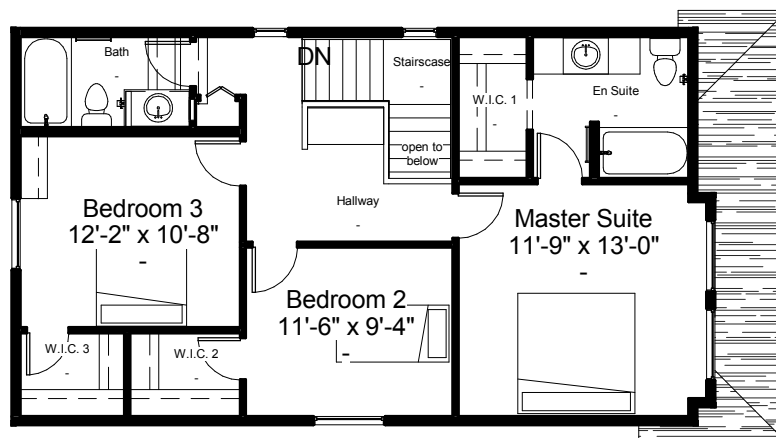

**Togo**

Total 1668 sq.ft.  
22'-0" Pocket  
8'-1" Main

Main Floor Plan 820 SQFT  
8'-1" Main Floor Ceiling

Second Floor Plan 848 SQFT  
8'-1" Second Floor Ceiling

This brochure is for marketing and information only.