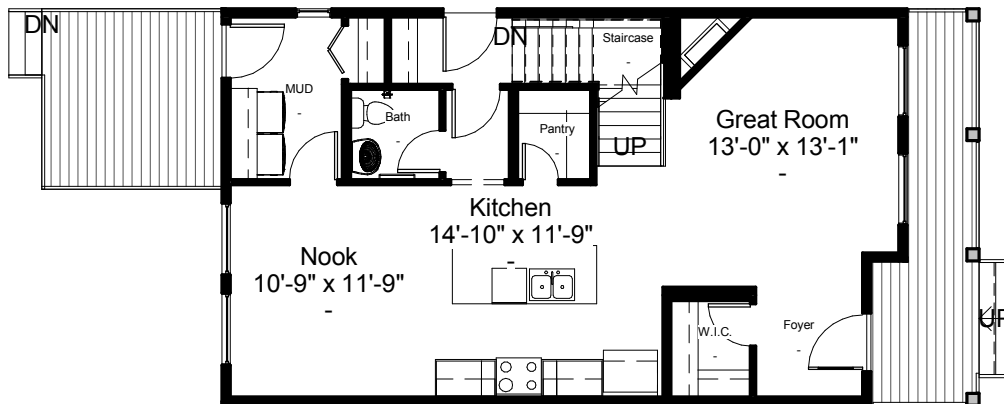

**Togo**

Total 1668 sq.ft.  
22'-0" Pocket  
8'-1" Main

Main Floor Plan 820 SQFT  
8'-1" Main Floor Ceiling

Second Floor Plan 848 SQFT  
8'-1" Second Floor Ceiling

This brochure is for marketing and information only.