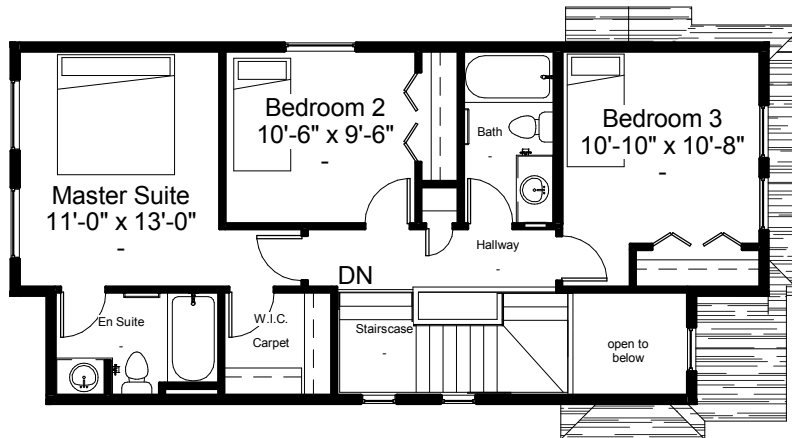

Maui

Total 1511 sq.ft.
20'-0" Pocket
8'-1" Main

Main Floor Plan 826 SQFT
8'-1" Main Floor Ceiling

Second Floor Plan 684 SQFT
8'-1" Second Floor Ceiling

This brochure is for marketing and information only.