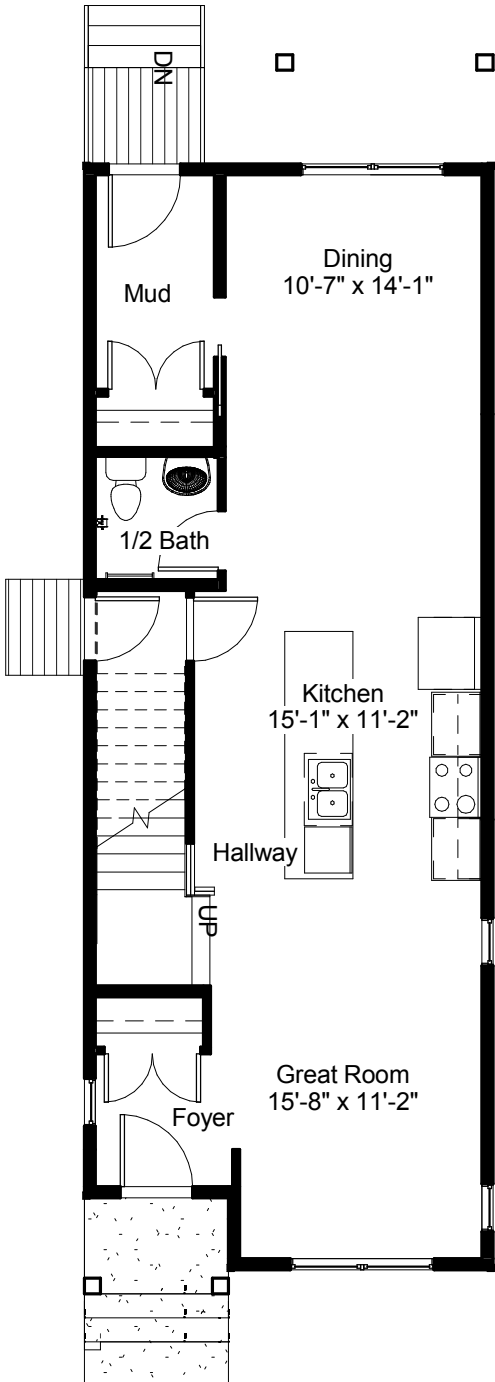

Emerald

Total 1476 sq.ft.
 20'-0" Pocket
 August 30, 2019
 9'-1" Main

Main Floor Plan - 764 SQFT
 9'-1" Main Floor Ceiling

Second Floor Plan - 712 SQFT
 8'-1" Second Floor Ceiling

This brochure is for marketing and information only.