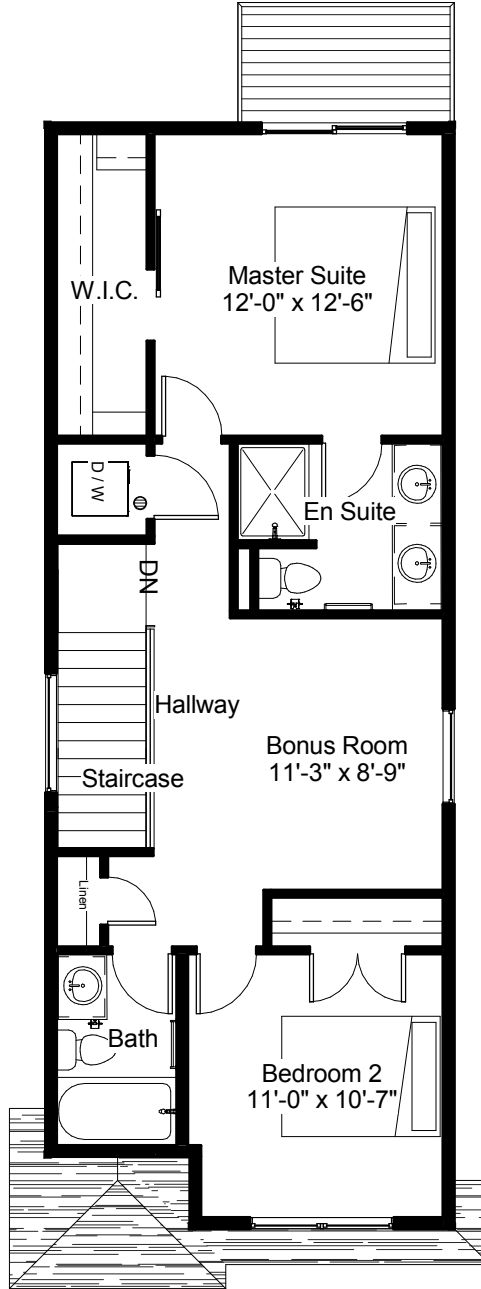

Emerald

Total 1476 sq.ft.
 20'-0" Pocket
 August 30, 2019
 9'-1" Main

Main Floor Plan - 764 SQFT
 9'-1" Main Floor Ceiling

Second Floor Plan - 712 SQFT
 8'-1" Second Floor Ceiling

This brochure is for marketing and information only.