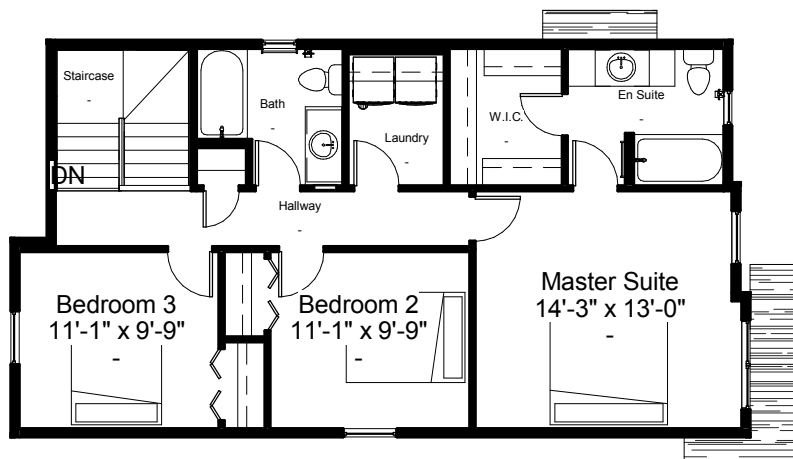

Soho

Total 1689 sq.ft.
22'-0" Pocket
8'-1" Main

Main Floor Plan 820 SQFT
8'-1" Main Floor Ceiling

Second Floor Plan 869 SQFT
8'-1" Second Floor Ceiling

This brochure is for marketing and information only.