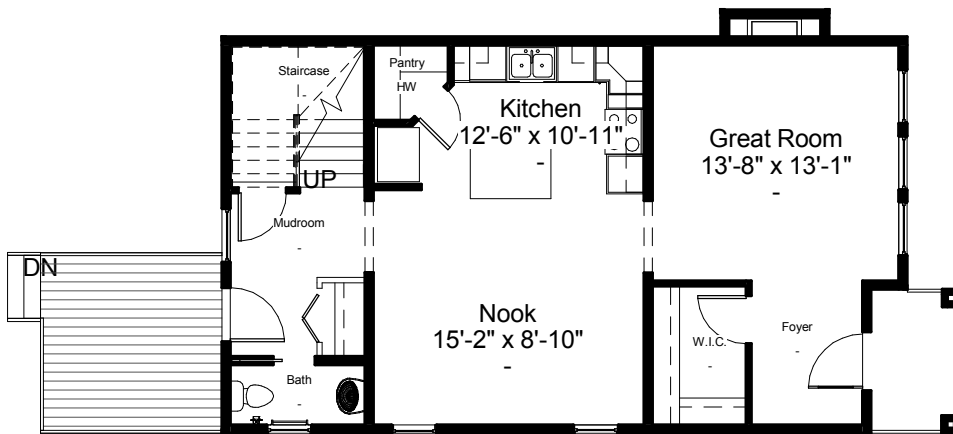

Soho

Total 1689 sq.ft.
22'-0" Pocket
8'-1" Main

Main Floor Plan 820 SQFT
8'-1" Main Floor Ceiling

Second Floor Plan 869 SQFT
8'-1" Second Floor Ceiling

This brochure is for marketing and information only.