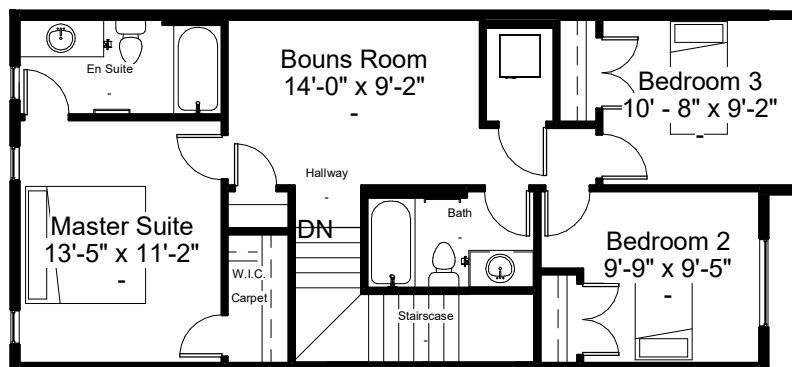

Kona E

Total 1684 sq.ft.
20'-0" Pocket
March 31, 2023
9'-1" Main

Main Floor Plan 824 SQFT
9'-1" Main Floor Ceiling

Second Floor Plan 860 SQFT
8'-1" Second Floor Ceiling

This brochure is for marketing and information only.