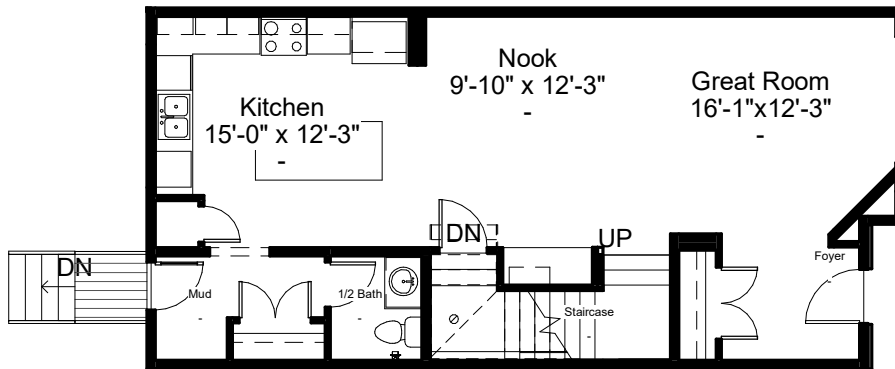

Kona E

Total 1684 sq.ft.
20'-0" Pocket
March 31, 2023
9'-1" Main

Main Floor Plan 824 SQFT
9'-1" Main Floor Ceiling

Second Floor Plan 860 SQFT
8'-1" Second Floor Ceiling

This brochure is for marketing and information only.